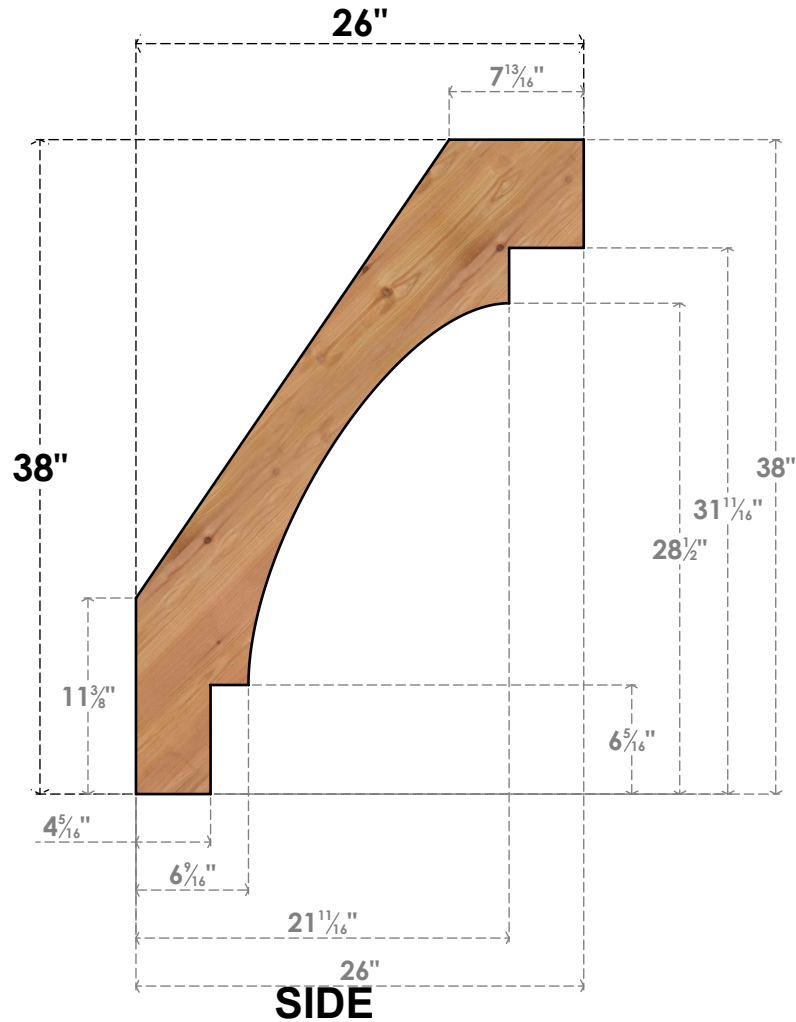

# BRC04X26X38MRC00SWR

3 1/2"W X 26"D X 38"H MERCED SMOOTH BRACE, WESTERN RED CEDAR

EKENA MILLWORK  
 2300 WEST MAIN ST.  
 CLARKSVILLE, TX 75426  
 TOLL FREE: 866-607-0453  
 WWW.EKENAMILLWORK.COM

### NOTES

1. INSTALLATION TO BE COMPLETED IN ACCORDANCE WITH MANUFACTURER'S SPECIFICATIONS.
2. DRAWING MAY NOT BE TO SCALE
3. THIS DRAWING IS INTENDED FOR DESIGN AND PLANNING PURPOSES ONLY.
4. ALL INFORMATION CONTAINED HEREIN WAS CURRENT AT THE TIME OF DEVELOPMENT BUT MUST BE REVIEWED AND APPROVED BY THE PRODUCT MANUFACTURER TO BE CONSIDERED ACCURATE.
5. PRODUCTS ARE NOT KILN DRIED. THIS ITEM IS UNIQUE AND WILL CONTAIN THE NATURAL VARIATIONS THAT THE WOOD SPECIES OFFERS. THIS MAY RESULT IN VARIATIONS UP TO 1/4"