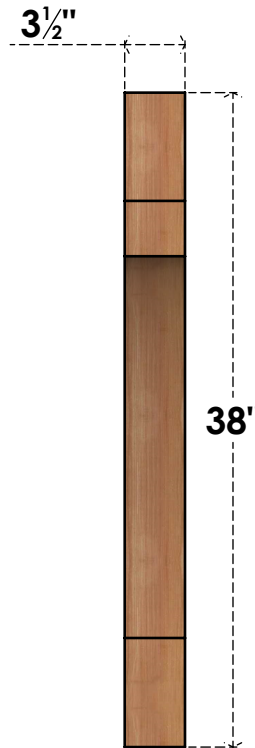

# BRC04X26X38MRC00SWR

3 1/2"W X 26"D X 38"H MERCED SMOOTH BRACE, WESTERN RED CEDAR

EKENA MILLWORK  
 2300 WEST MAIN ST.  
 CLARKSVILLE, TX 75426  
 TOLL FREE: 866-607-0453  
 WWW.EKENAMILLWORK.COM

### NOTES

1. INSTALLATION TO BE COMPLETED IN ACCORDANCE WITH MANUFACTURER'S SPECIFICATIONS.
2. DRAWING MAY NOT BE TO SCALE
3. THIS DRAWING IS INTENDED FOR DESIGN AND PLANNING PURPOSES ONLY.
4. ALL INFORMATION CONTAINED HEREIN WAS CURRENT AT THE TIME OF DEVELOPMENT BUT MUST BE REVIEWED AND APPROVED BY THE PRODUCT MANUFACTURER TO BE CONSIDERED ACCURATE.
5. PRODUCTS ARE NOT KILN DRIED. THIS ITEM IS UNIQUE AND WILL CONTAIN THE NATURAL VARIATIONS THAT THE WOOD SPECIES OFFERS. THIS MAY RESULT IN VARIATIONS UP TO 1/4"